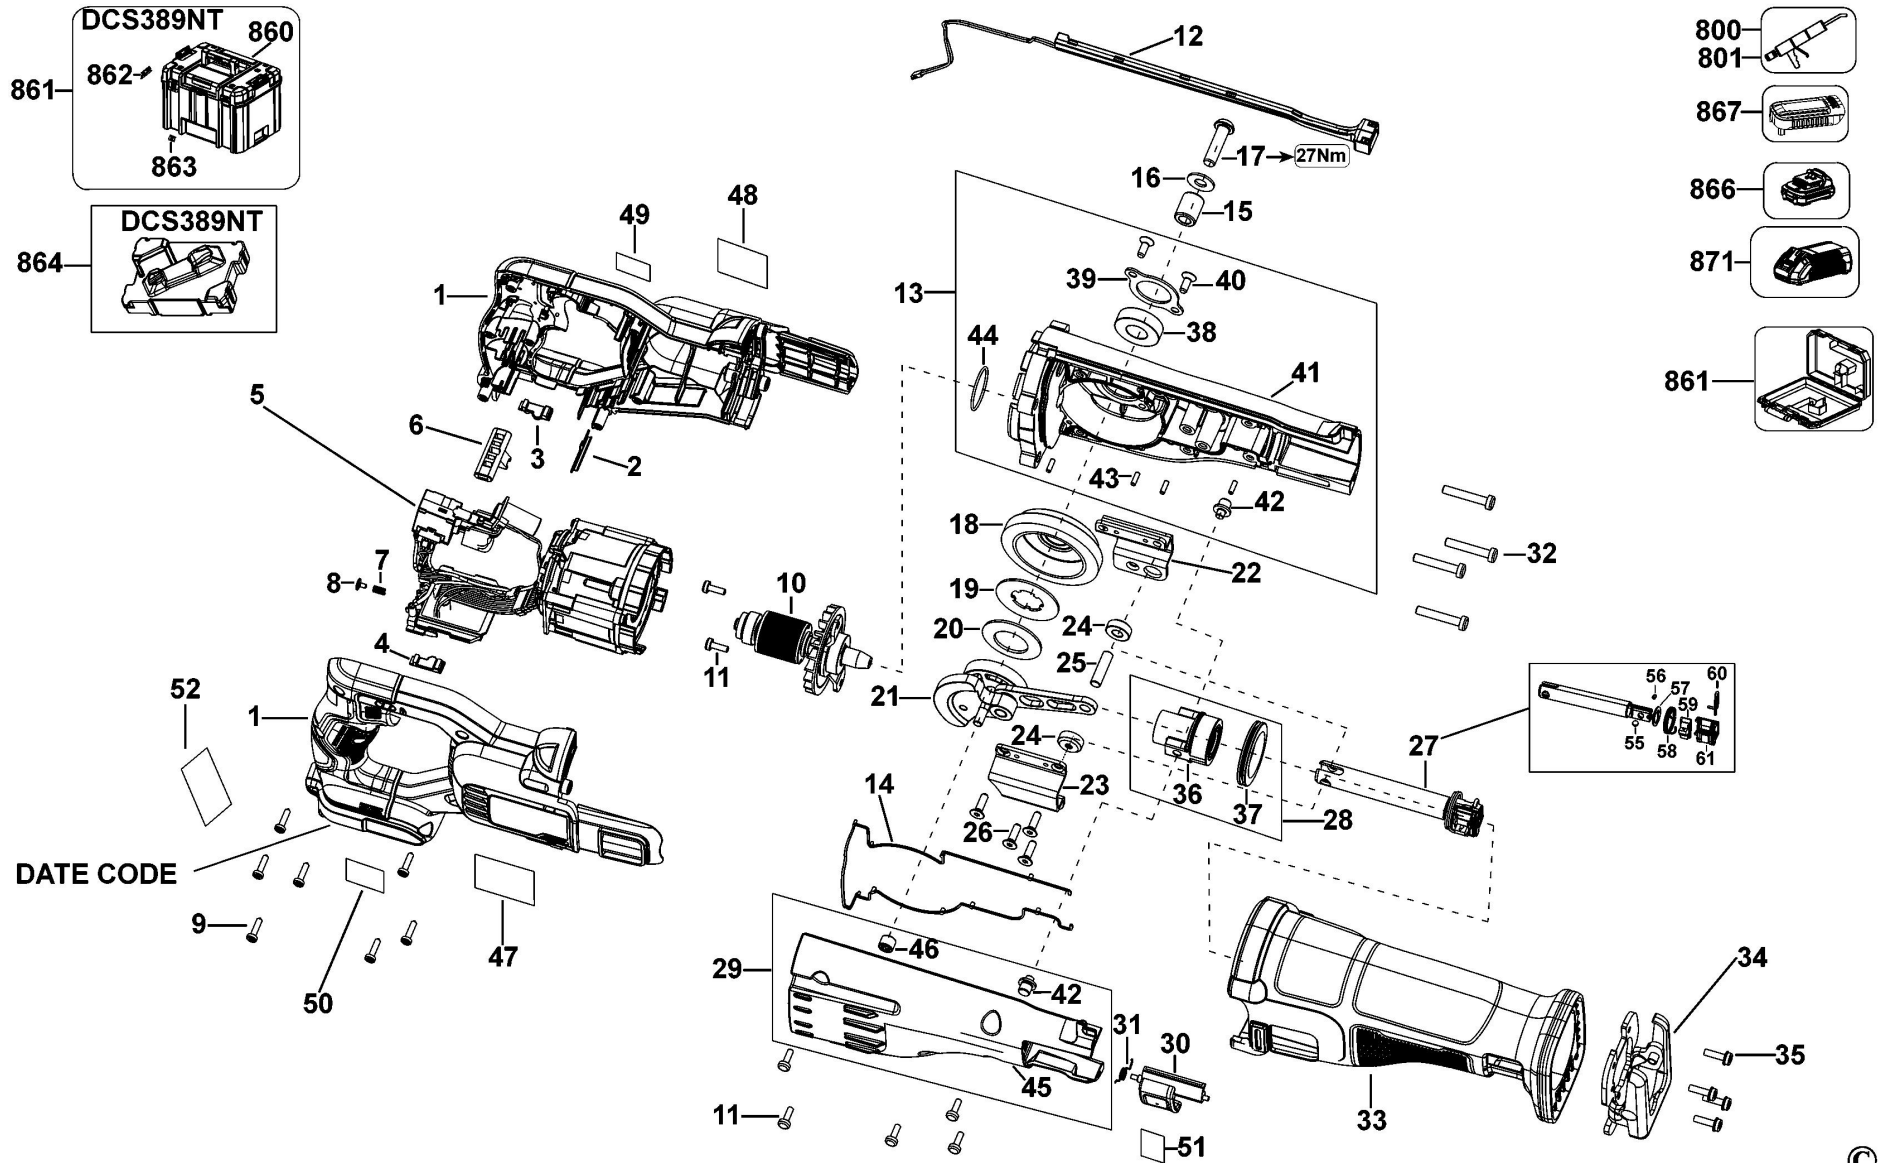

DCS389 CORDLESS RECIPROCATING SAW 1

Parts List DCS389 CORDLESS RECIPROCATING SAW 1

Item	Part Number	Qty	Part Description	General Description	Other Info	Repair Inst	Markets
1	N456253	1	CLAMSHELL SET			No	QW
2	N466021	1	PLATE			No	QW
3	N728012	1	INSERT			No	QW
4	N728013	1	INSERT			No	QW
5	N776393	1	MOTOR & SWITCH SA			No	QW
6	N425240	1	BUTTON LOCK-OFF			No	QW
7	N461735	1	SPRING			No	QW
8	N122099	1	BLOCK			No	QW
9	330019-03	7	SCREW			No	QW
10	N548542	1	ROTOR SA			No	QW
11	330045-45	7	SCREW			No	QW
12	N469234	1	LED LIGHT			No	QW
13	N463923	1	GEARCASE SA			No	QW
14	N451939	1	GASKET			No	QW
15	N410605	1	BEARING			No	QW
16	N431139	1	WASHER			No	QW
17	N410607	1	SCREW			No	QW
18	N463922	1	GEAR			No	QW
19	N410604	1	WASHER SPECIAL			No	QW
20	N410595	1	WASHER			No	QW
21	N463918	1	CRANKSHAFT			No	QW
22	N451098	1	GUIDE			No	QW
23	N451099	1	GUIDE			No	QW
24	N410597	2	ROLLER			No	QW
25	N422091	1	PIN			No	QW
26	N465031	4	SCREW			No	QW
27	N463921	1	SHAFT SA			No	QW
28	N469236	1	BUSHING			No	QW
29	N463925	1	GEARCASE COVER SA			No	QW
30	N450135	1	LEVER RELEASE			No	QW
31	N455745	1	SPRING			No	QW
32	330019-21	4	SCREW.TEMP			No	QW